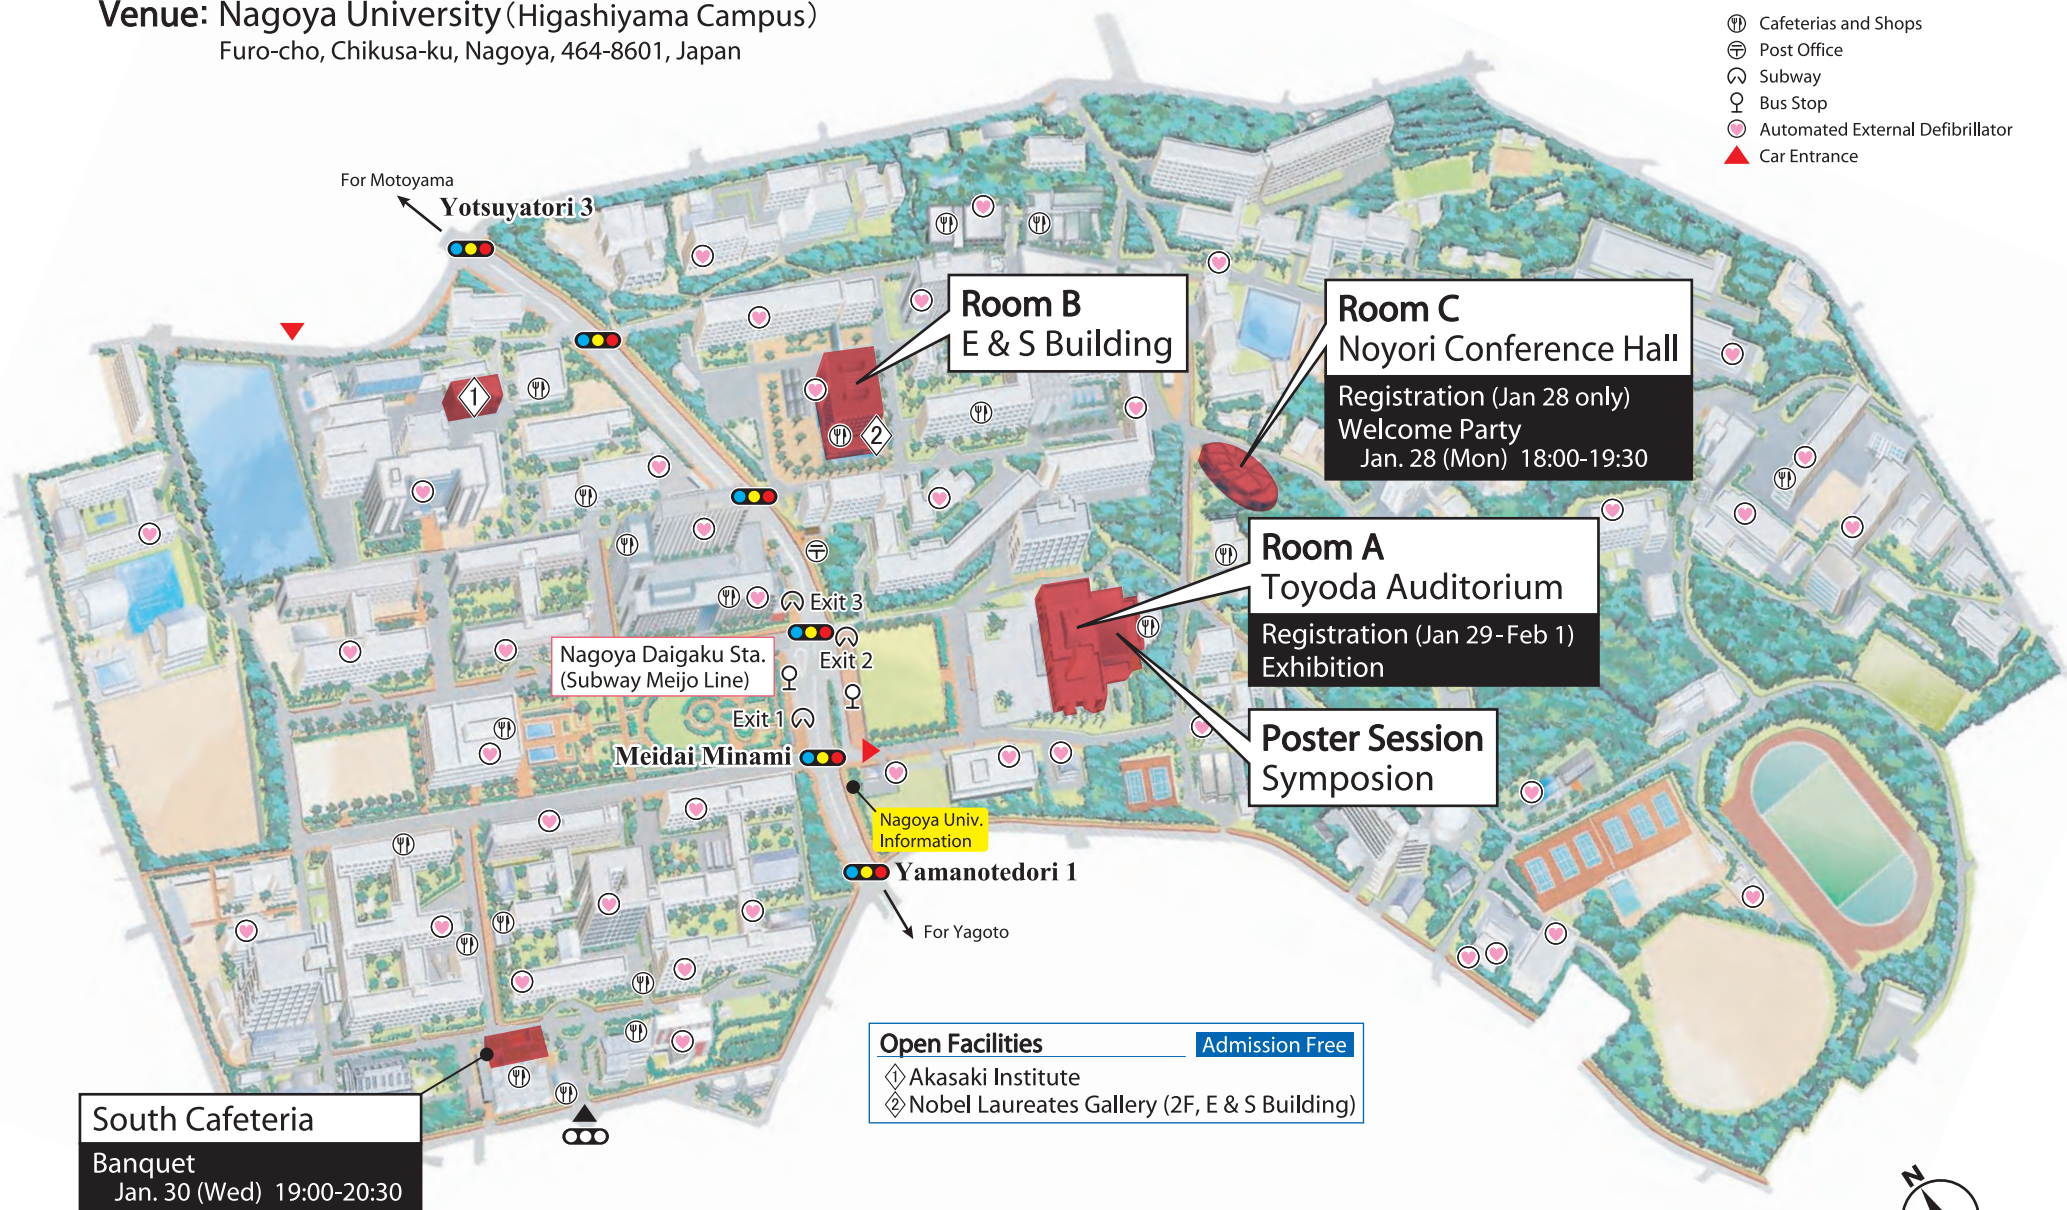

# Campus Map

Venue: Nagoya University (Higashiyama Campus)  
 Furo-cho, Chikusa-ku, Nagoya, 464-8601, Japan

-  Cafeterias and Shops
-  Post Office
-  Subway
-  Bus Stop
-  Automated External Defibrillator
-  Car Entrance

For Motoyama  
**Yotsuyatori 3**

**Room B**  
 E & S Building

**Room C**  
 Noyori Conference Hall  
 Registration (Jan 28 only)  
 Welcome Party  
 Jan. 28 (Mon) 18:00-19:30

**Room A**  
 Toyoda Auditorium  
 Registration (Jan 29-Feb 1)  
 Exhibition

**Poster Session**  
 Symposium

Nagoya Daigaku Sta.  
 (Subway Meijo Line)

Meidai Minami

Nagoya Univ.  
 Information

**Yamanotedori 1**

For Yagoto

**South Cafeteria**  
 Banquet  
 Jan. 30 (Wed) 19:00-20:30

**Open Facilities** Admission Free  
 ◆ Akasaki Institute  
 ◆ Nobel Laureates Gallery (2F, E & S Building)